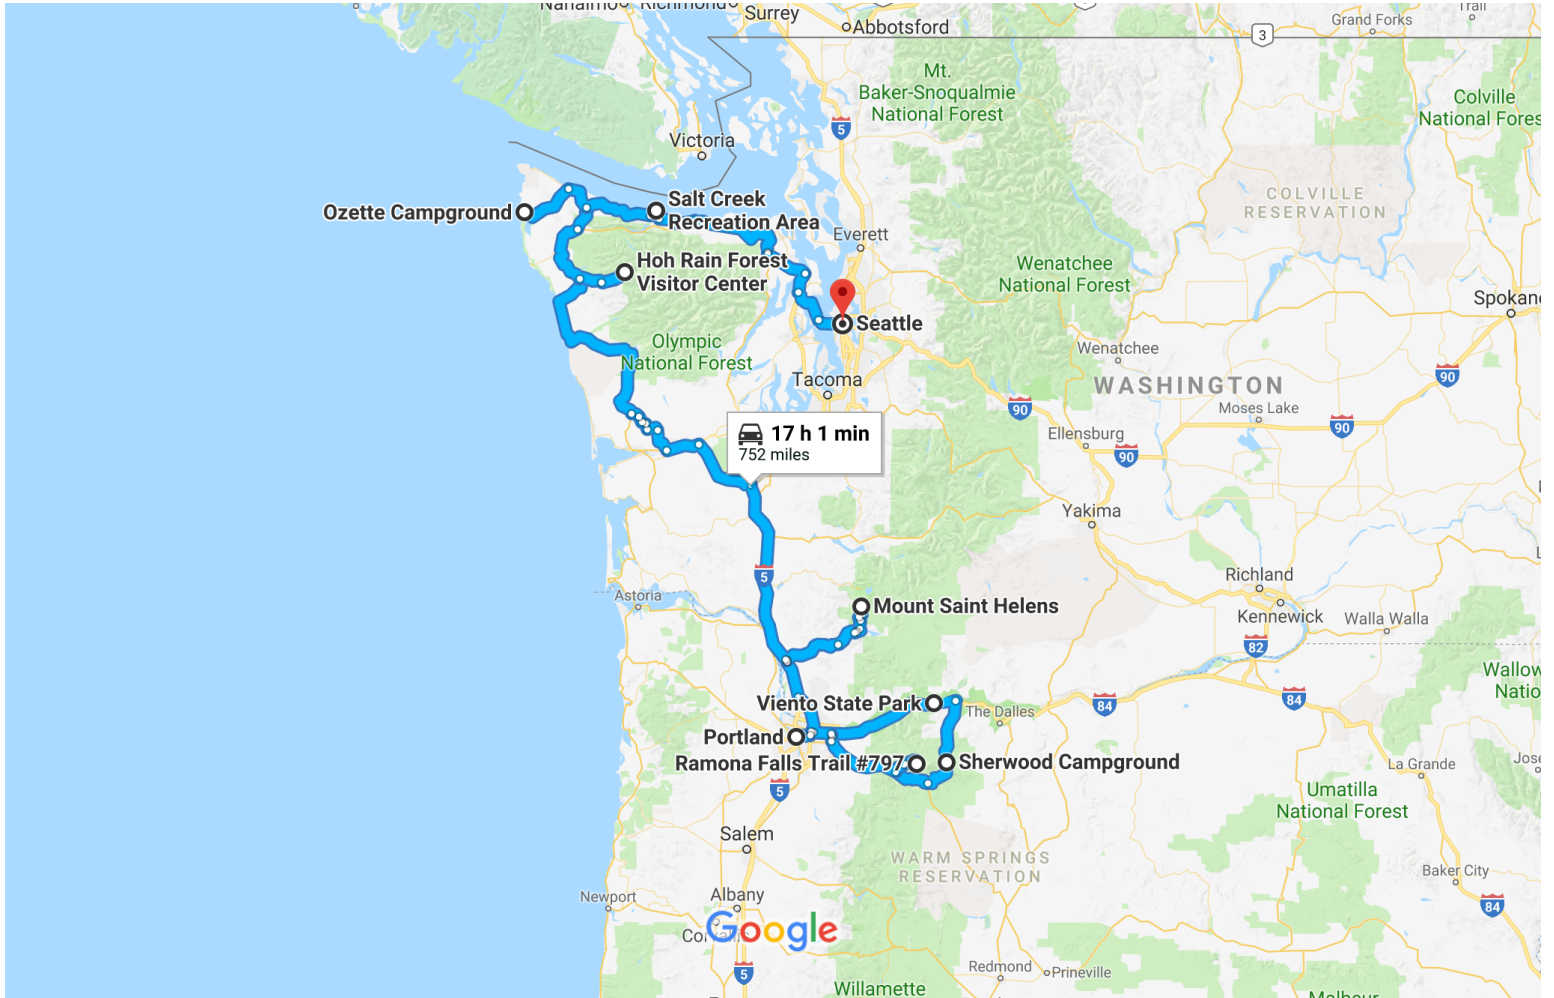

Portland, OR to Seattle, WA

Drive 752 miles, 17 h 1 min

Pacific Northwest Ecology, July 5 to July 15, 2018

Waldo ©DreamWorks Distribution Limited. All rights reserved. Map data ©2018 Google 50 mi